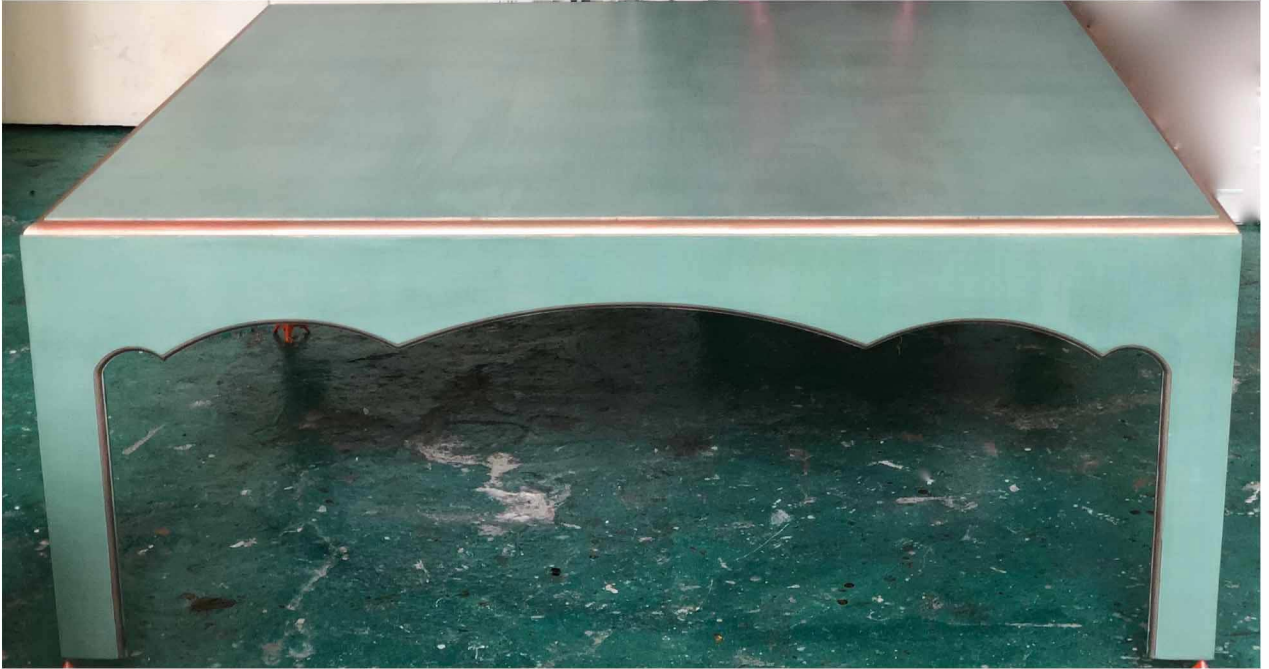

Kathy Slater

Design Collection

Integrating Classic & Contemporary

St. Charles Coffee Table
Large - shown in
custom color